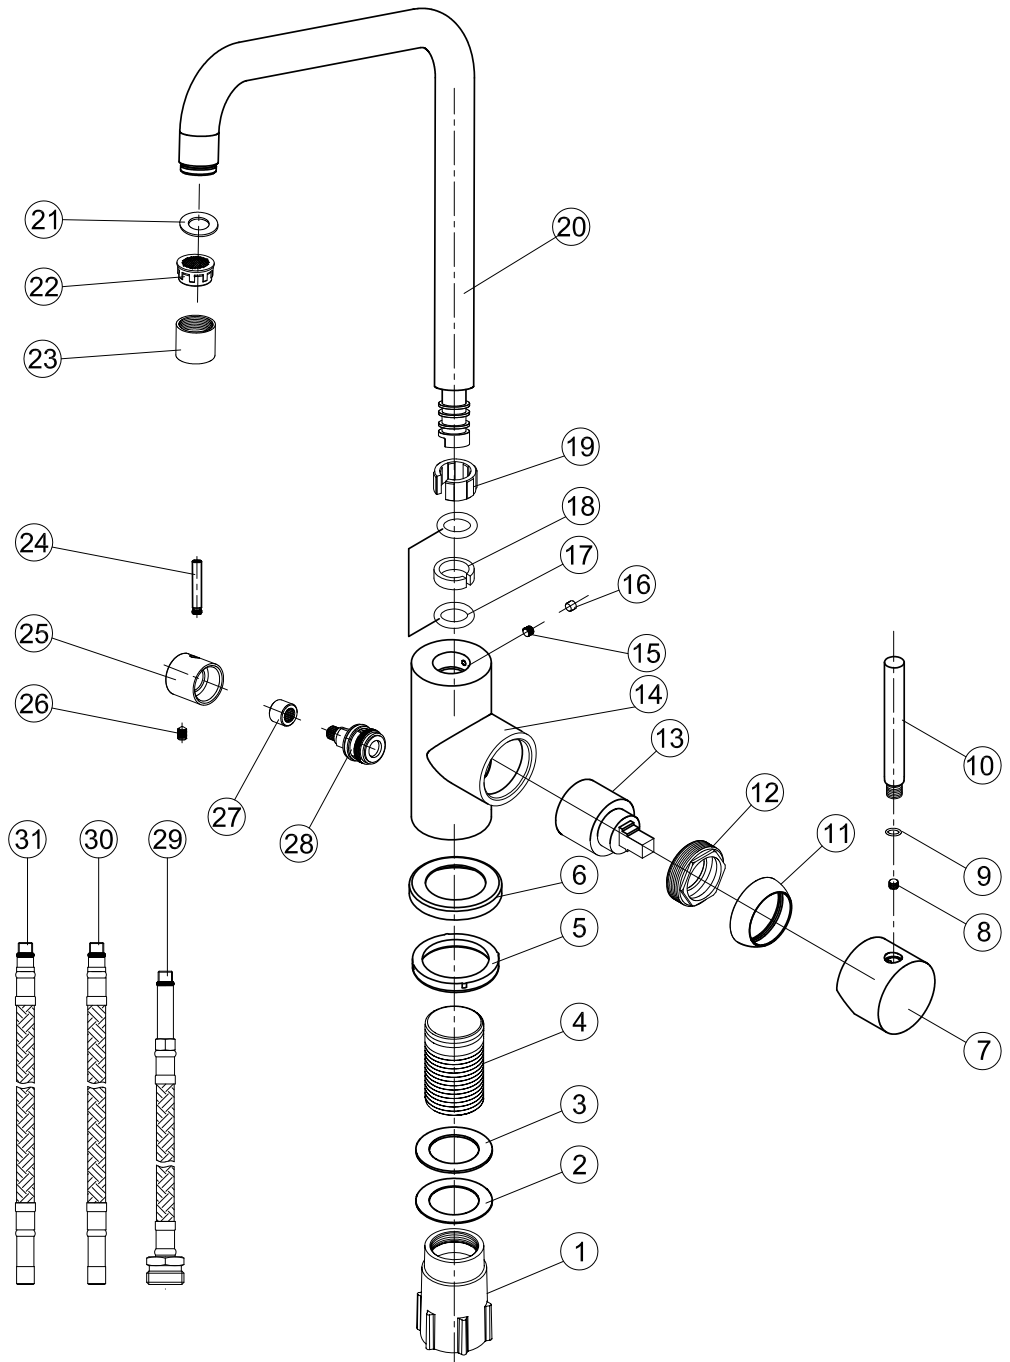

SCANDTAP

BATHROOM & KITCHEN

Edition: 2024-10-01

- 1 Fixing bushing
- 2 Washer
- 3 Rubber
- 4 Threaded tube
- 5 Base Rubber
- 6 Base
- 7 Handle base
- 8 Inner hex screw
- 9 O ring
- 10 Handle bar
- 11 Cover ring
- 12 Screw nut
- 13 Cartridge
- 14 Body
- 15 Inner hex screw
- 16 Decoration rubber
- 17 O ring
- 18 C ring
- 19 C ring
- 20 Spout
- 21 O ring
- 22 Aerator
- 23 Aerator cover
- 24 Handle bar
- 25 Handle base
- 26 Inner hex screw
- 27 Splined hub
- 28 Cartridge
- 29 Flexible hose
- 30 Flexible hose
- 31 Flexible hose

Square D

Colour **Art no** **RSK**
 Original 30015 8318323